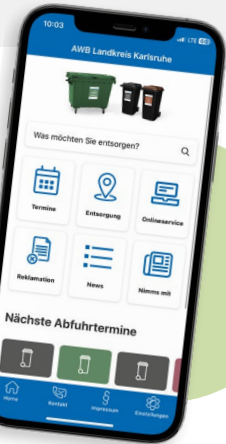

Online service

- Waste explanations with disposal options
- Addresses and opening times of the yards with navigation indications
- Online bulky waste collection request
- Fee calculator
- Individual notification of charges and collection calendar
- Reclamation tool and much more

Collection calendar digital use

1. In the free smartphone app
   - Collection calendar as a PDF for downloading and printing
   - Digital calendar as iCalendar file or subscription
2. Or you can receive a printed copy from your citizens' office.

Abfall App KA

- Individual collection dates with reminder function
- News
- Waste explanations for travelling
- Sites and opening times of disposal facilities with navigation indications
- Reclamations
- Access to the customer magazine "Nimms mit" and much more

☎ **Free service number for private customers:** 0800 298 20–20

☎ **Bulky waste collection request at:** 0800 298 20–30

✉ **E-mail:** kundenservice@awb.landratsamt-karlsruhe.de